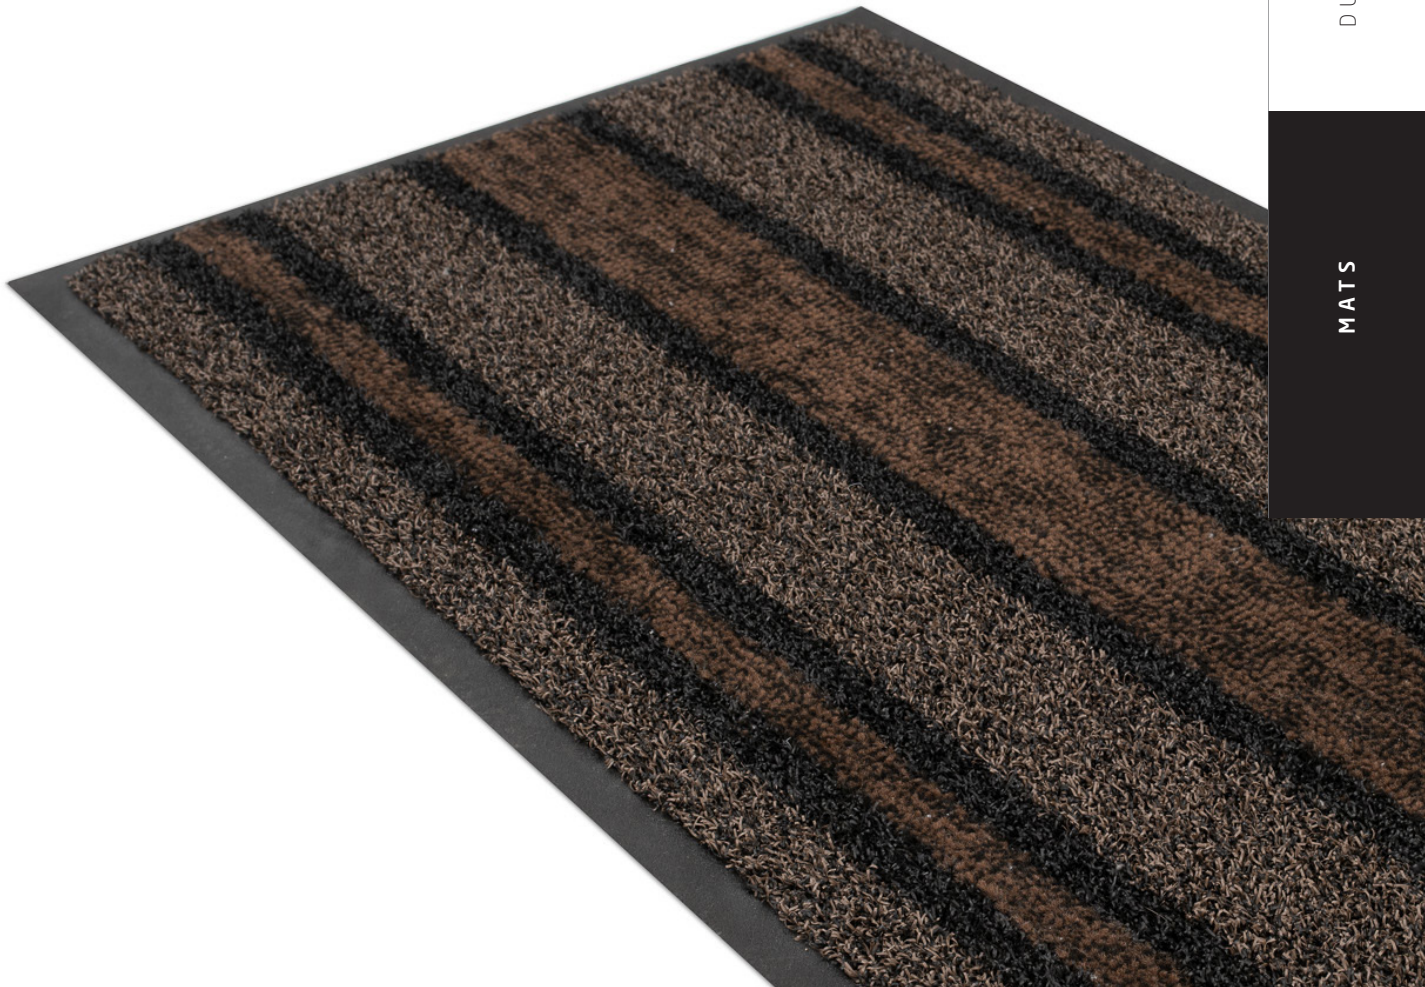

ARIZONA

Name	Arizona
Surface aspect	Tufted Cut-Pile
Backing	TPE with borders
Dimensions	40x60 cm (15 per package) 50x80 cm (10 per package) 90x150 cm (TBC)
Pile weight	700 g/m ²
Total weight	2050 g/m ²
Pile height	6 mm
Total height	7 mm
Pile composition	100% PP
Child and pet-friendly	100% non-skid backing
Home-friendly	Odorless
Machine washable	Yes

MATS

401
BROWN

935
GREY

DURABLE | ANTI-SLIP

MATS